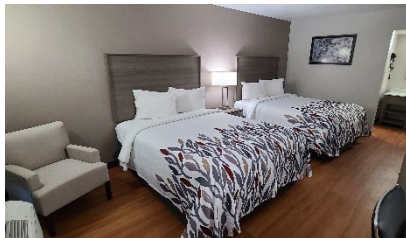

Red Roof Inn Greencastle South - Cloverdale, IN

Red Roof Inn Greencastle South – Cloverdale, IN is conveniently located 2 miles from the Cloverdale downtown area, close to Lieber State Recreation Area, Cataract Falls State Recreation Area and Depauw University. This 40-room hotel offers its guests free coffee in the lobby, free in-room Wi-Fi, a business center and a coin laundry facility.

Red Roof Inn & Suites Thomasville, GA

The Red Roof Inn & Suites Thomasville, GA is located off US Highway 19, close to the Thomasville Rose Garden, Cherokee Lake Park and Thomas University. This 80-room hotel offers its guests free in-room Wi-Fi, free continental breakfast, free coffee in the lobby and a seasonal pool.